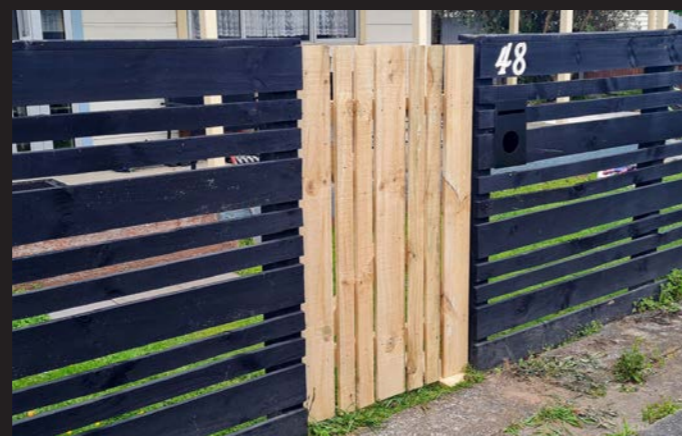

# The Dexter

Perfect for the driveways that need extra height for privacy or animal security. The panels in this style can be configured however you would like and this option can be made as a single or double gate.

## STANDARD SIZES

Height 1500mm  
Length 1000mm / 1500mm / 2000mm / 4000mm  
**Custom sizes can be made to order**

Rail size 100 x 25mm / 150 x 25

Timber RS Radiata Pine H3